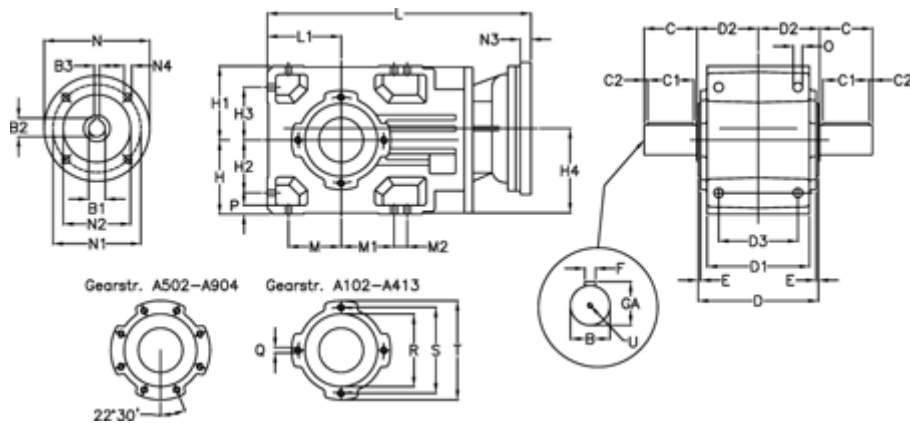

Article number: 29600105132230
 Description: Bevel helical gearbox
 A102UD-51,3-P80B5

Measures

B = 25	D1 = 95	H1 = 70	M2 = 0	Q = M8x12
B1 = 19	D2 = 63	H2 = 50.0	N = 200	R = 80
B2 = 21.8	D3 = 75	H3 = 50.0	N1 = 165	S = 100
B3 = 6	Description = A102UD-xx-P80 B5	H4 = 83.0	N2 = 130	T = 120
C = 45	E = 3.0	L = 302.0	N3 = 0	U = M8x19
C1 = 35	F = 8	L1 = 70	N4 = M10x12	
C2 = 5.0	GA = 28.0	M = 50.0	O = 9.5	
D = 117	H = 70	M1 = 50.0	P = 9	